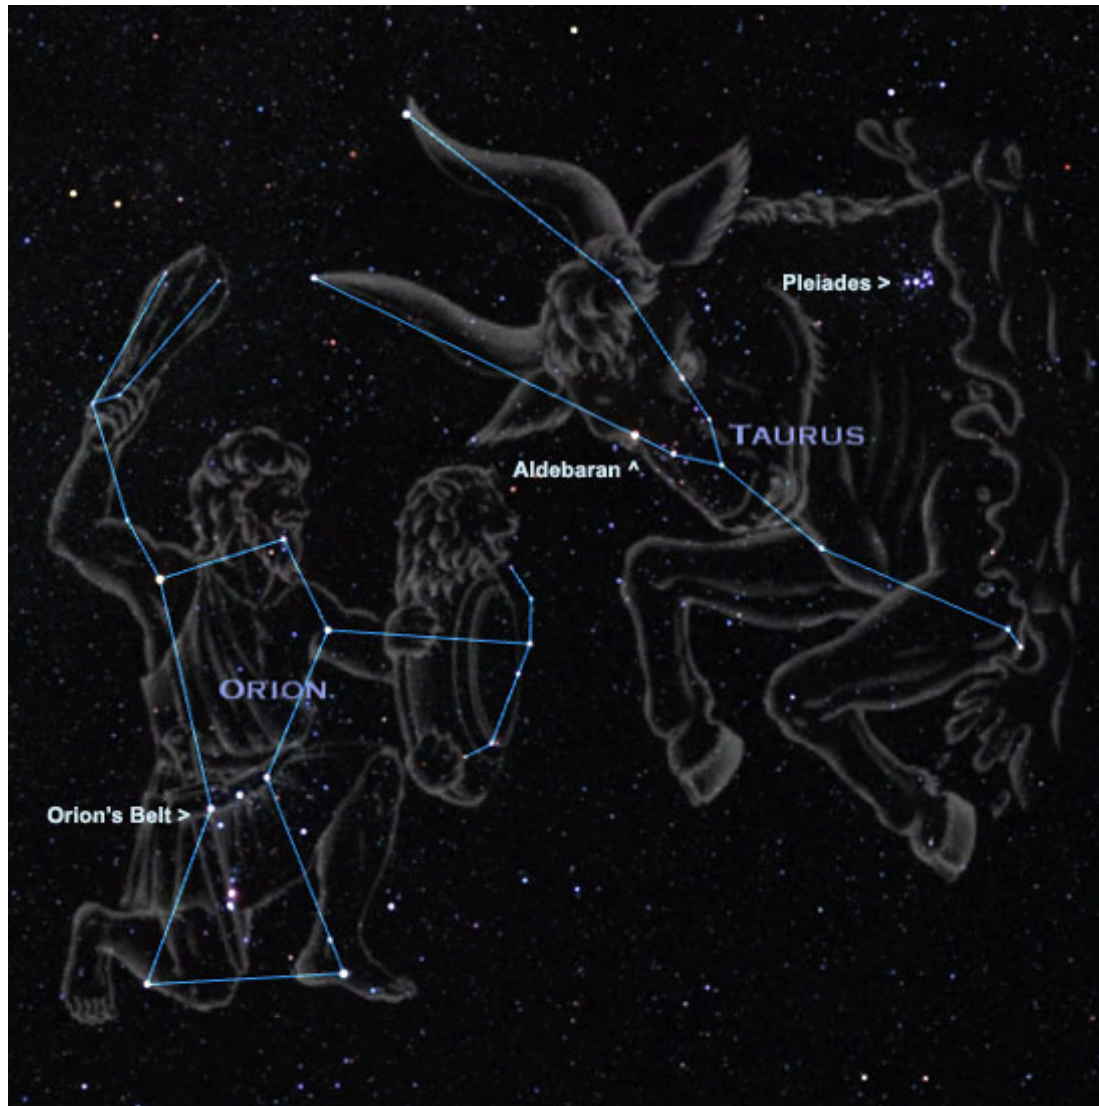

Images for *Astronomic Arts*  
Lesson Plans, Pre-K & Kindergarten

*African Cosmos: Stellar Arts*

National Museum of African Art

June 20-December 6, 2012

Image 1  
Orion and Taurus  
<http://www.starrynighteducation.com/stargazer/1573.shtml>

Image 3

The Crab Nebula is a supernova remnant, all that remains of a tremendous stellar explosion. Observers in China and Japan recorded the supernova nearly 1,000 years ago, in 1054. **Credit: NASA, ESA, J. Hester and A. Loll (Arizona State University)**

<http://hubblesite.org/gallery/album/star/pr2005037a/hires/true/>

Image 4

Hubble Observes Infant Stars in Nearby Galaxy

Credit: [NASA, ESA, and the Hubble Heritage Team \(STScI/AURA\) - ESA/Hubble Collaboration](#)

<http://hubblesite.org/gallery/album/star/pr2007004a/hires/true/>

Image 5

Hubble Space Telescope, Final Release Over Earth (2009)

Hubble drifts over Earth after its release on May 19, 2009 by the crew of the Space Shuttle Atlantis. The crew had performed all planned tasks over the course of five spacewalks, making the Servicing Mission 4, the fifth astronaut visit to the Hubble Space Telescope, an unqualified success.